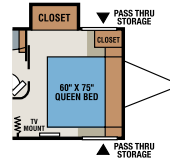

321RES
Closet Slide Option