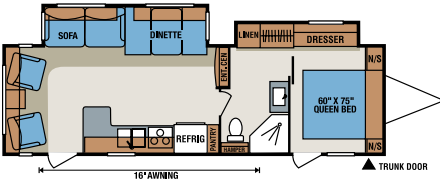

This bathroom features a large vanity mirror and tub with decorative shower curtain and six shelf surround.

**Wall
Cut-Away**

- Fiberglass
- Integrated Luan Backing
- Expanded Polystyrene
- Luan Decorative Wall Board

323CSS

324BHS • Outside Kitchen and Dinette with Flip Up Bunk Option available

324BHS
Outside Kitchen and Dinette with Flip Up Bunk Option

281BHS	289KS	300RBS	318BHS	321BHS	321RES	321RKS	322BHS	323CSS	324BHS
5,207	5,510	6,008	6,141	6,837	6,670	6,680	7,150	6,413	6,246
620	500	637	790	711	710	760	720	894	740
4,587	5,010	5,371	5,351	6,126	5,960	5,920	6,430	5,519	5,506
1,593	1,490	1,292	1,809	1,463	1,630	1,620	1,150	1,537	1,704
6,800	7,000	7,300	7,950	8,300	8,300	8,300	8,300	7,950	7,950
78"	78"	82"	82"	82"	82"	82"	82"	82"	82"
10' 5"	10' 3 1/2"	11' 1"	11'	11' 2"	11' 3"	11' 2"	11' 2"	11' 3"	11' 2"
96"	96"	96"	96"	96"	96"	96"	96"	96"	96"
31' 10"	30' 10 1/2"	31' 7"	33' 1"	34' 7"	34' 10"	34' 6"	35' 8"	32' 4"	34' 1/2"
6	6	8	8	8	8	8	8	8	8
6	6	6	6	6	6	6	6	6	6
40	40	40	40	40	40	40	40	40	40
32	32	32	32	32	32	32	32	32	32
32	32	32	60	32	32	64	32	32	32
60	60	60	60	60	60	60	60	60	60
25	25	30	30	30	30	30	30	30	30
15"	15"	15"	15"	15"	15"	15"	15"	15"	15"
14'	15'	15'	14'	17'	13'	17'	16'	16'	17'