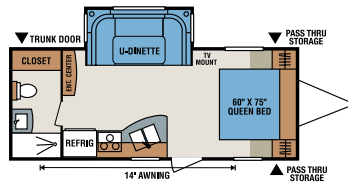

230RBS

TRAVEL TRAILERS	220KS	230RBS	231BHS	240BHS	240RBS	2605S	261RKS	265KS	280RLS
UVW (Unloaded Vehicle Weight) *	4,358	4,410	4,605	4,810	4,864	4,630	5,237	4,935	5,590
Dry Hitch Weight*	488	544	540	503	496	440	518	545	652
Dry Axle Weight*	3,870	3,866	4,065	4,307	4,368	4,190	4,719	4,390	4,938
NCC (Net Carrying Capacity)	1,642	1,590	1,395	1,690	1,636	1,870	1,563	1,565	1,410
GVWR	6,000	6,000	6,000	6,500	6,500	6,500	6,800	6,500	7,000
Interior Height	78"	78"	78"	78"	78"	78"	78"	78"	78"
Exterior Height w/AC	10' 5"	10' 5"	10' 5"	10' 5"	10' 5"	10' 5"	10' 9"	10' 5"	10' 9"
Exterior Width	96"	96"	96"	96"	96"	96"	96"	96"	96"
Exterior Length	24' 6 1/2"	25' 10"	26' 4"	28' 4"	25' 11"	27' 9"	28' 11"	26' 10"	30' 3"
Refrigerator (cu. feet)	6	6	6	6	6	6	6	6	6
Water Heater Cap. (gal. G/E w/DSI)	6	6	6	6	6	6	6	6	6
Fresh Water Cap. (gal.)	40	40	40	40	40	40	40	40	40
Waste Water Cap. (gal.)	32	32	32	32	32	32	32	32	32
Gray Water Cap. (gal.)	32	32	32	32	32	64	60	32	32
LP Gas Cap. (lbs.)	60	60	60	60	60	60	60	60	60
Furnace BTUs (1,000s)	20	20	20	20	20	20	20	20	25
Tire Size	15"	15"	15"	15"	15"	15"	15"	15"	15"
Awning	14'	14'	16'	16'	15'	13'	15'	14'	15'

*This weight reflects the rolling average unit weight for each model. Your trailer weight will vary according to optional equipment.