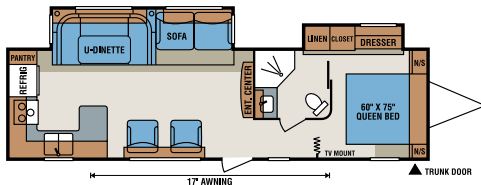

321RKS

TRAVEL TRAILERS	220KS	230RBS	231BHS	240BHS	240RBS	2605S	261RKS	265KS	280RLS
UVW (Unloaded Vehicle Weight) *	4,358	4,410	4,605	4,810	4,864	4,630	5,237	4,935	5,590
Dry Hitch Weight*	488	544	540	503	496	440	518	545	652
Dry Axle Weight*	3,870	3,866	4,065	4,307	4,368	4,190	4,719	4,390	4,938
NCC (Net Carrying Capacity)	1,642	1,590	1,395	1,690	1,636	1,870	1,563	1,565	1,410
GVWR	6,000	6,000	6,000	6,500	6,500	6,500	6,800	6,500	7,000
Interior Height	78"	78"	78"	78"	78"	78"	78"	78"	78"
Exterior Height w/AC	10' 5"	10' 5"	10' 5"	10' 5"	10' 5"	10' 5"	10' 9"	10' 5"	10' 9"
Exterior Width	96"	96"	96"	96"	96"	96"	96"	96"	96"
Exterior Length	24' 6 1/2"	25' 10"	26' 4"	28' 4"	25' 11"	27' 9"	28' 11"	26' 10"	30' 3"
Refrigerator (cu. feet)	6	6	6	6	6	6	6	6	6
Water Heater Cap. (gal. G/E w/DSI)	6	6	6	6	6	6	6	6	6
Fresh Water Cap. (gal.)	40	40	40	40	40	40	40	40	40
Waste Water Cap. (gal.)	32	32	32	32	32	32	32	32	32
Gray Water Cap. (gal.)	32	32	32	32	32	64	60	32	32
LP Gas Cap. (lbs.)	60	60	60	60	60	60	60	60	60
Furnace BTUs (1,000s)	20	20	20	20	20	20	20	20	25
Tire Size	15"	15"	15"	15"	15"	15"	15"	15"	15"
Awning	14'	14'	16'	16'	15'	13'	15'	14'	15'

*This weight reflects the rolling average unit weight for each model. Your trailer weight will vary according to optional equipment.