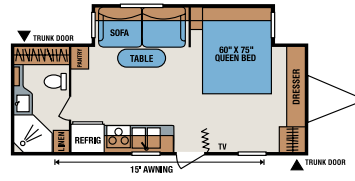

240RBS • U-Dinette Option available