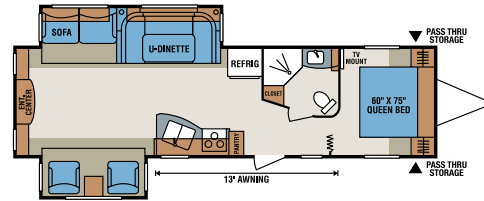

321RES

281BHS	289KS	300RBS	318BHS	321BHS	321RES	321RKS	322BHS	323CSS	324BHS
5,207	5,510	6,008	6,141	6,837	6,670	6,680	7,150	6,413	6,246
620	500	637	790	711	710	760	720	894	740
4,587	5,010	5,371	5,351	6,126	5,960	5,920	6,430	5,519	5,506
1,593	1,490	1,292	1,809	1,463	1,630	1,620	1,150	1,537	1,704
6,800	7,000	7,300	7,950	8,300	8,300	8,300	8,300	7,950	7,950
78"	78"	82"	82"	82"	82"	82"	82"	82"	82"
10' 5"	10' 3 1/2"	11' 1"	11'	11' 2"	11' 3"	11' 2"	11' 2"	11' 3"	11' 2"
96"	96"	96"	96"	96"	96"	96"	96"	96"	96"
31' 10"	30' 10 1/2"	31' 7"	33' 1"	34' 7"	34' 10"	34' 6"	35' 8"	32' 4"	34' 1/2"
6	6	8	8	8	8	8	8	8	8
6	6	6	6	6	6	6	6	6	6
40	40	40	40	40	40	40	40	40	40
32	32	32	32	32	32	32	32	32	32
32	32	32	60	32	32	64	32	32	32
60	60	60	60	60	60	60	60	60	60
25	25	30	30	30	30	30	30	30	30
15"	15"	15"	15"	15"	15"	15"	15"	15"	15"
14'	15'	15'	14'	17'	13'	17'	16'	16'	17'