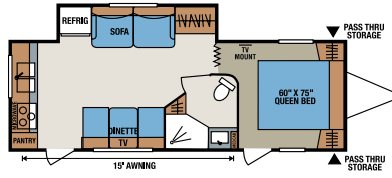

This bathroom features a large vanity mirror and tub with decorative shower curtain and six shelf surround.

**Wall
Cut-Away**

- Fiberglass
- Integrated Luan Backing
- Expanded Polystyrene
- Luan Decorative Wall Board

220KS

230RBS

231BHS

2605S

261RKS

265KS

300RBS

318BHS • Flip Up Bunk Option available