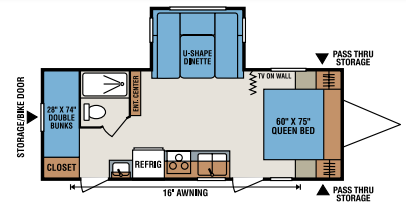

231BHS

TRAVEL TRAILERS	220KS	230RBS	231BHS	240BHS	240RBS	2605S	261RKS	265KS	280RLS
UVW (Unloaded Vehicle Weight) *	4,358	4,410	4,605	4,810	4,864	4,630	5,237	4,935	5,590
Dry Hitch Weight*	488	544	540	503	496	440	518	545	652
Dry Axle Weight*	3,870	3,866	4,065	4,307	4,368	4,190	4,719	4,390	4,938
NCC (Net Carrying Capacity)	1,642	1,590	1,395	1,690	1,636	1,870	1,563	1,565	1,410
GVWR	6,000	6,000	6,000	6,500	6,500	6,500	6,800	6,500	7,000
Interior Height	78"	78"	78"	78"	78"	78"	78"	78"	78"
Exterior Height w/AC	10' 5"	10' 5"	10' 5"	10' 5"	10' 5"	10' 5"	10' 9"	10' 5"	10' 9"
Exterior Width	96"	96"	96"	96"	96"	96"	96"	96"	96"
Exterior Length	24' 6 1/2"	25' 10"	26' 4"	28' 4"	25' 11"	27' 9"	28' 11"	26' 10"	30' 3"
Refrigerator (cu. feet)	6	6	6	6	6	6	6	6	6
Water Heater Cap. (gal. G/E w/DSI)	6	6	6	6	6	6	6	6	6
Fresh Water Cap. (gal.)	40	40	40	40	40	40	40	40	40
Waste Water Cap. (gal.)	32	32	32	32	32	32	32	32	32
Gray Water Cap. (gal.)	32	32	32	32	32	64	60	32	32
LP Gas Cap. (lbs.)	60	60	60	60	60	60	60	60	60
Furnace BTUs (1,000s)	20	20	20	20	20	20	20	20	25
Tire Size	15"	15"	15"	15"	15"	15"	15"	15"	15"
Awning	14'	14'	16'	16'	15'	13'	15'	14'	15'

*This weight reflects the rolling average unit weight for each model. Your trailer weight will vary according to optional equipment.