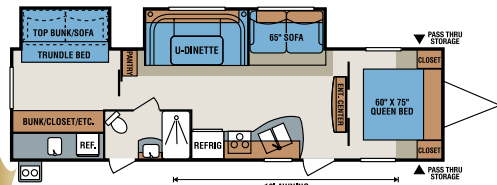

322BHS

TRAVEL TRAILERS	220KS	230RBS	231BHS	240BHS	240RBS	2605S	261RKS	265KS	280RLS
UVW (Unloaded Vehicle Weight) *	4,358	4,410	4,605	4,810	4,864	4,630	5,237	4,935	5,590
Dry Hitch Weight*	488	544	540	503	496	440	518	545	652
Dry Axle Weight*	3,870	3,866	4,065	4,307	4,368	4,190	4,719	4,390	4,938
NCC (Net Carrying Capacity)	1,642	1,590	1,395	1,690	1,636	1,870	1,563	1,565	1,410
GVWR	6,000	6,000	6,000	6,500	6,500	6,500	6,800	6,500	7,000
Interior Height	78"	78"	78"	78"	78"	78"	78"	78"	78"
Exterior Height w/AC	10' 5"	10' 5"	10' 5"	10' 5"	10' 5"	10' 5"	10' 9"	10' 5"	10' 9"
Exterior Width	96"	96"	96"	96"	96"	96"	96"	96"	96"
Exterior Length	24' 6 1/2"	25' 10"	26' 4"	28' 4"	25' 11"	27' 9"	28' 11"	26' 10"	30' 3"
Refrigerator (cu. feet)	6	6	6	6	6	6	6	6	6
Water Heater Cap. (gal. G/E w/DSI)	6	6	6	6	6	6	6	6	6
Fresh Water Cap. (gal.)	40	40	40	40	40	40	40	40	40
Waste Water Cap. (gal.)	32	32	32	32	32	32	32	32	32
Gray Water Cap. (gal.)	32	32	32	32	32	64	60	32	32
LP Gas Cap. (lbs.)	60	60	60	60	60	60	60	60	60
Furnace BTUs (1,000s)	20	20	20	20	20	20	20	20	25
Tire Size	15"	15"	15"	15"	15"	15"	15"	15"	15"
Awning	14'	14'	16'	16'	15'	13'	15'	14'	15'

*This weight reflects the rolling average unit weight for each model. Your trailer weight will vary according to optional equipment.