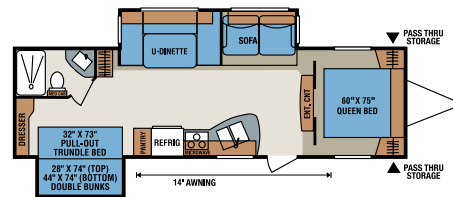

318BHS • Flip Up Bunk Option available