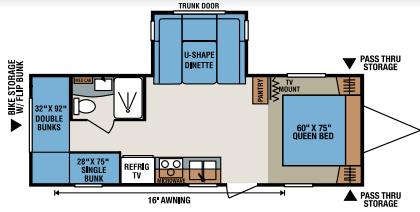

240BHS • Sofa Option available