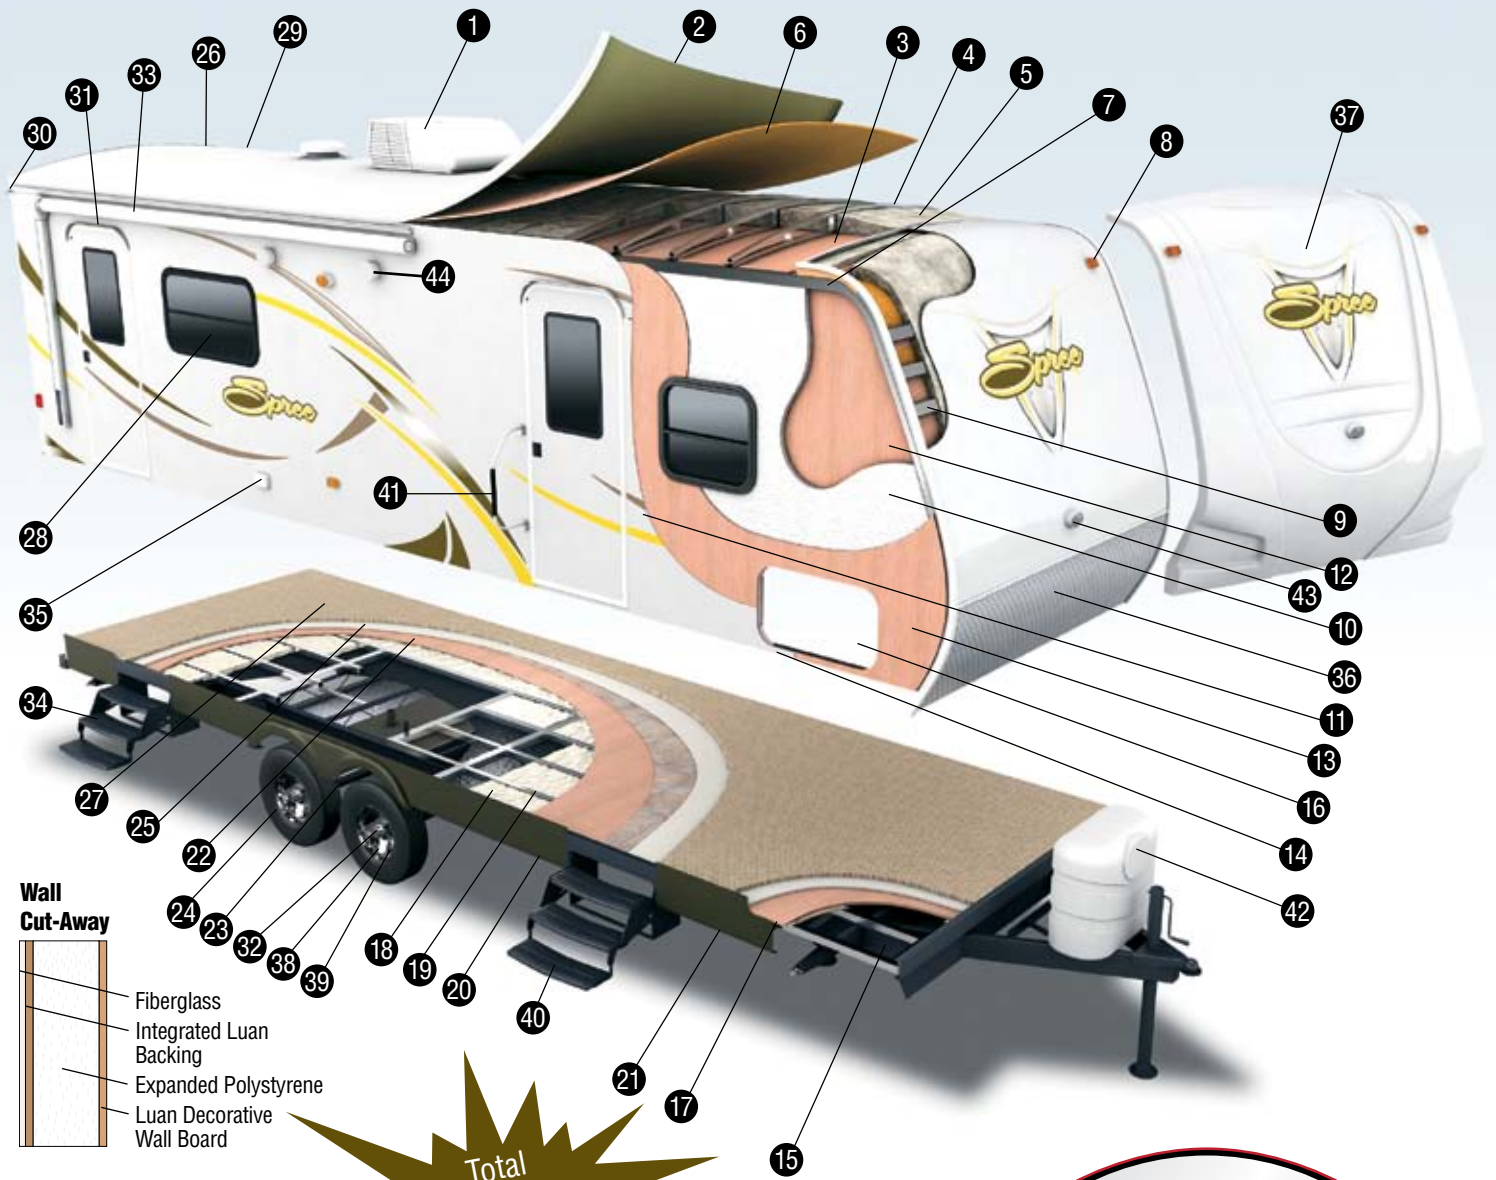

**Wall
Cut-Away**

- Fiberglass
- Integrated Luan Backing
- Expanded Polystyrene
- Luan Decorative Wall Board

**Total
Aluminum
Frame**

Coach-Net®
RV Membership Plans
*One Year FREE
Road Side Assistance
courtesy of KZ!*

1 13,500 BTU A/C 2 Seamless 1-Piece Roofing Material 3 Vinyl Interior Ceiling Panel 4 4 1/2" Aluminum Truss Rafters, 16" O.C. 5 R-7 Batten Insulation 6 3/8" Roof Decking 7 Heavy Duty Aluminum Headers 8 Exterior Clearance and Brake Lights 9 Aluminum Frame Front and End Walls 10 Expanded Polystyrene R-7 11 Fiberglass Exterior 12 1/8" Luan Decorative Wall Board 13 1/8" Luan 14 3" Aluminum Stringer 15 Darco® Corrugated Moisture Barrier 16 Extra-Large Radius Baggage Doors 17 Heavy Duty I-beam Frame Construction	18 R-7 Batten Insulation 19 2x2 Double Welded Aluminum Floor Joists, 16" O.C. 20 Heated & Enclosed Underbelly 21 Fully Welded Outriggers 22 Plywood Floor 23 Heavy Duty Leaf Springs 24 15" Radial Tires 25 Residential Style Carpet Pad 26 Rack and Pinion Electric Slide with Manual Override with Box Tube Slide Out Ram 27 Residential Carpet or Linoleum 28 Tinted Safety Glass Windows 29 Triple Sealed Slide Outs 30 Extra Long Drip Spouts 31 Radius Entrance Door 32 AL-KO UltraLube® Axles	33 Standard Awning 34 Triple Steps 35 Cable Hook-Up 36 Diamond Plate Front Plate (N/A LX Models) 37 Aerodynamic Fiberglass Front Cap (LX Models) 38 AL-KO Auto Adjusting Brakes 39 Aluminum Rim (Option) 40 Triple Entry Step 41 Large Assist Grab Handle 42 (2) 30# LP Tanks with Flip-Up Access Lid 43 Porch Light 44 Exterior Speakers