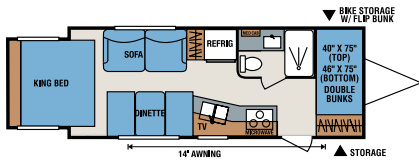

220KS

TRAVEL TRAILERS	220KS	230RBS	231BHS	240BHS	240RBS	2605S	261RKS	265KS	280RLS
UVW (Unloaded Vehicle Weight) *	4,358	4,410	4,605	4,810	4,864	4,630	5,237	4,935	5,590
Dry Hitch Weight*	488	544	540	503	496	440	518	545	652
Dry Axle Weight*	3,870	3,866	4,065	4,307	4,368	4,190	4,719	4,390	4,938
NCC (Net Carrying Capacity)	1,642	1,590	1,395	1,690	1,636	1,870	1,563	1,565	1,410
GVWR	6,000	6,000	6,000	6,500	6,500	6,500	6,800	6,500	7,000
Interior Height	78"	78"	78"	78"	78"	78"	78"	78"	78"
Exterior Height w/AC	10' 5"	10' 5"	10' 5"	10' 5"	10' 5"	10' 5"	10' 9"	10' 5"	10' 9"
Exterior Width	96"	96"	96"	96"	96"	96"	96"	96"	96"
Exterior Length	24' 6 1/2"	25' 10"	26' 4"	28' 4"	25' 11"	27' 9"	28' 11"	26' 10"	30' 3"
Refrigerator (cu. feet)	6	6	6	6	6	6	6	6	6
Water Heater Cap. (gal. G/E w/DSI)	6	6	6	6	6	6	6	6	6
Fresh Water Cap. (gal.)	40	40	40	40	40	40	40	40	40
Waste Water Cap. (gal.)	32	32	32	32	32	32	32	32	32
Gray Water Cap. (gal.)	32	32	32	32	32	64	60	32	32
LP Gas Cap. (lbs.)	60	60	60	60	60	60	60	60	60
Furnace BTUs (1,000s)	20	20	20	20	20	20	20	20	25
Tire Size	15"	15"	15"	15"	15"	15"	15"	15"	15"
Awning	14'	14'	16'	16'	15'	13'	15'	14'	15'

*This weight reflects the rolling average unit weight for each model. Your trailer weight will vary according to optional equipment.