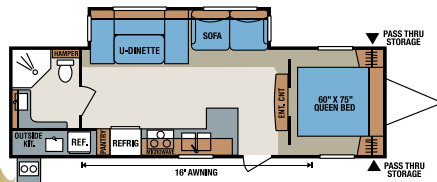

This bathroom features a large vanity mirror and tub with decorative shower curtain and six shelf surround.

**Wall
Cut-Away**

- Fiberglass
- Integrated Luan Backing
- Expanded Polystyrene
- Luan Decorative Wall Board

220KS

230RBS

231BHS

2605S

261RKS

265KS

300RBS

318BHS • Flip Up Bunk Option available