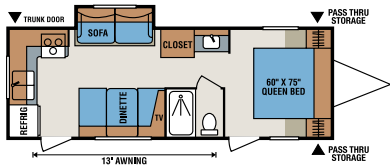

2605S

TRAVEL TRAILERS	220KS	230RBS	231BHS	240BHS	240RBS	2605S	261RKS	265KS	280RLS
UVW (Unloaded Vehicle Weight) *	4,358	4,410	4,605	4,810	4,864	4,630	5,237	4,935	5,590
Dry Hitch Weight*	488	544	540	503	496	440	518	545	652
Dry Axle Weight*	3,870	3,866	4,065	4,307	4,368	4,190	4,719	4,390	4,938
NCC (Net Carrying Capacity)	1,642	1,590	1,395	1,690	1,636	1,870	1,563	1,565	1,410
GVWR	6,000	6,000	6,000	6,500	6,500	6,500	6,800	6,500	7,000
Interior Height	78"	78"	78"	78"	78"	78"	78"	78"	78"
Exterior Height w/AC	10' 5"	10' 5"	10' 5"	10' 5"	10' 5"	10' 5"	10' 9"	10' 5"	10' 9"
Exterior Width	96"	96"	96"	96"	96"	96"	96"	96"	96"
Exterior Length	24' 6 1/2"	25' 10"	26' 4"	28' 4"	25' 11"	27' 9"	28' 11"	26' 10"	30' 3"
Refrigerator (cu. feet)	6	6	6	6	6	6	6	6	6
Water Heater Cap. (gal. G/E w/DSI)	6	6	6	6	6	6	6	6	6
Fresh Water Cap. (gal.)	40	40	40	40	40	40	40	40	40
Waste Water Cap. (gal.)	32	32	32	32	32	32	32	32	32
Gray Water Cap. (gal.)	32	32	32	32	32	64	60	32	32
LP Gas Cap. (lbs.)	60	60	60	60	60	60	60	60	60
Furnace BTUs (1,000s)	20	20	20	20	20	20	20	20	25
Tire Size	15"	15"	15"	15"	15"	15"	15"	15"	15"
Awning	14'	14'	16'	16'	15'	13'	15'	14'	15'

*This weight reflects the rolling average unit weight for each model. Your trailer weight will vary according to optional equipment.